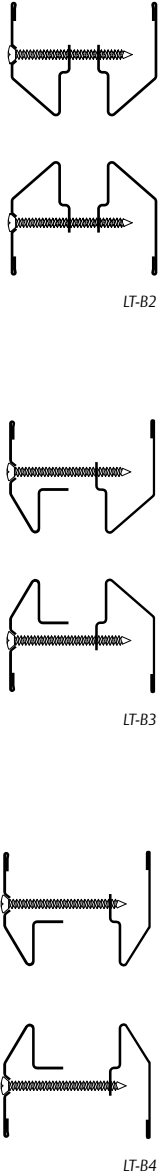

LT-B2, LT-B3, LT-B4 Lite Kits

When ordering, order by cutout size (width x height).
For odd or fractional sizes, use the next highest number. Example: 13" W x 13" H = ^s81.

Height	Width																				
	4	5	6	7	8	9	10	12	14	16	18	20	22	24	26	28	30	32	34	36	38
5	54	55	56	58	59	61	62	65	68	71	74	77	80	83	86	89	91	95	98	101	104
6	55	56	58	59	61	62	63	66	69	72	76	79	81	84	87	90	93	97	99	102	105
7	56	58	59	61	62	63	65	68	71	74	77	80	83	86	89	91	95	98	101	104	107
8	58	59	61	62	63	65	66	69	72	76	79	81	84	87	90	93	97	99	102	105	108
9	59	61	62	63	65	66	68	71	74	77	80	83	86	89	91	95	98	101	104	107	109
10	61	62	63	65	66	68	69	72	76	79	81	84	87	90	93	97	99	102	105	108	111
12	63	65	66	68	69	71	72	76	79	81	84	87	90	93	97	99	102	105	108	111	114
14	66	68	69	71	72	74	76	79	81	84	87	90	93	97	99	102	105	108	111	114	118
16	69	71	72	74	76	77	79	81	84	87	90	93	97	99	102	105	108	111	114	118	120
18	72	74	76	77	79	80	81	84	87	90	93	97	99	102	105	108	111	114	118	120	198
20	76	77	79	80	81	83	84	87	90	93	97	99	102	105	108	111	114	118	120	198	204
22	79	80	81	83	84	86	87	90	93	97	99	102	105	108	111	114	118	120	198	204	209
24	81	83	84	86	87	89	90	93	97	99	102	105	108	111	114	118	120	198	204	209	215
26	84	86	87	89	90	91	93	97	99	102	105	108	111	114	118	120	198	204	209	215	221
28	87	89	90	91	93	95	97	99	102	105	108	111	114	118	120	198	204	209	215	221	227
30	90	91	93	95	97	98	99	102	105	108	111	114	118	120	198	204	209	215	221	227	232
32	93	95	97	98	99	101	102	105	108	111	114	118	120	198	204	209	215	221	227	232	237
34	97	98	99	101	102	104	105	108	111	114	118	120	198	204	209	215	221	227	232	237	244
36	99	101	102	104	105	107	108	111	114	118	120	198	204	209	215	221	227	232	237	244	249
38	102	104	105	107	108	109	111	114	118	120	198	204	209	215	221	227	232	237	244	249	255
40	105	107	108	109	111	112	114	118	120	198	204	209	215	221	227	232	237	244	249	255	260
42	108	109	111	112	114	116	118	120	198	204	209	215	221	227	232	237	244	249	255	260	266
44	111	112	114	116	118	119	120	198	204	209	215	221	227	232	237	244	249	255	260	266	272
46	114	116	118	119	120	122	198	204	209	215	221	227	232	237	244	249	255	260	266	272	277
48	118	119	120	122	198	201	204	209	215	221	227	232	237	244	249	255	260	266	272	277	282
50	120	122	198	201	204	207	209	215	221	227	232	237	244	249	255	260	266	272	277	282	289
52	198	201	204	207	209	212	215	221	227	232	237	244	249	255	260	266	272	277	282	289	294
54	204	207	209	212	215	217	221	227	232	237	244	249	255	260	266	272	277	282	289	294	300
56	209	212	215	217	221	224	227	232	237	244	249	255	260	266	272	277	282	289	294	300	306
58	215	217	221	224	227	229	232	237	244	249	255	260	266	272	277	282	289	294	300	306	311
60	221	224	227	229	232	235	237	244	249	255	260	266	272	277	282	289	294	300	306	311	317
62	227	229	232	235	237	240	244	249	255	260	266	272	277	282	289	294	300	306	311	317	322
64	232	235	237	240	244	246	249	255	260	266	272	277	282	289	294	300	306	311	317	322	329
66	237	240	244	246	249	252	255	260	266	272	277	282	289	294	300	306	311	317	322	329	334
68	244	246	249	252	255	257	260	266	272	277	282	289	294	300	306	311	317	322	329	334	339
70	249	252	255	257	260	264	266	272	277	282	289	294	300	306	311	317	322	329	334	339	345
72	255	257	260	264	266	269	272	277	282	289	294	300	306	311	317	322	329	334	339	345	351
74	260	264	266	269	272	274	277	282	289	294	300	306	311	317	322	329	334	339	345	351	356
76	266	269	272	274	277	280	282	289	294	300	306	311	317	322	329	334	339	345	351	356	362
78	272	274	277	280	282	286	289	294	300	306	311	317	322	329	334	339	345	351	356	362	368
80	277	280	282	286	289	292	294	300	306	311	317	322	329	334	339	345	351	356	362	368	374
82	282	286	289	292	294	297	300	306	311	317	322	329	334	339	345	351	356	362	368	374	379